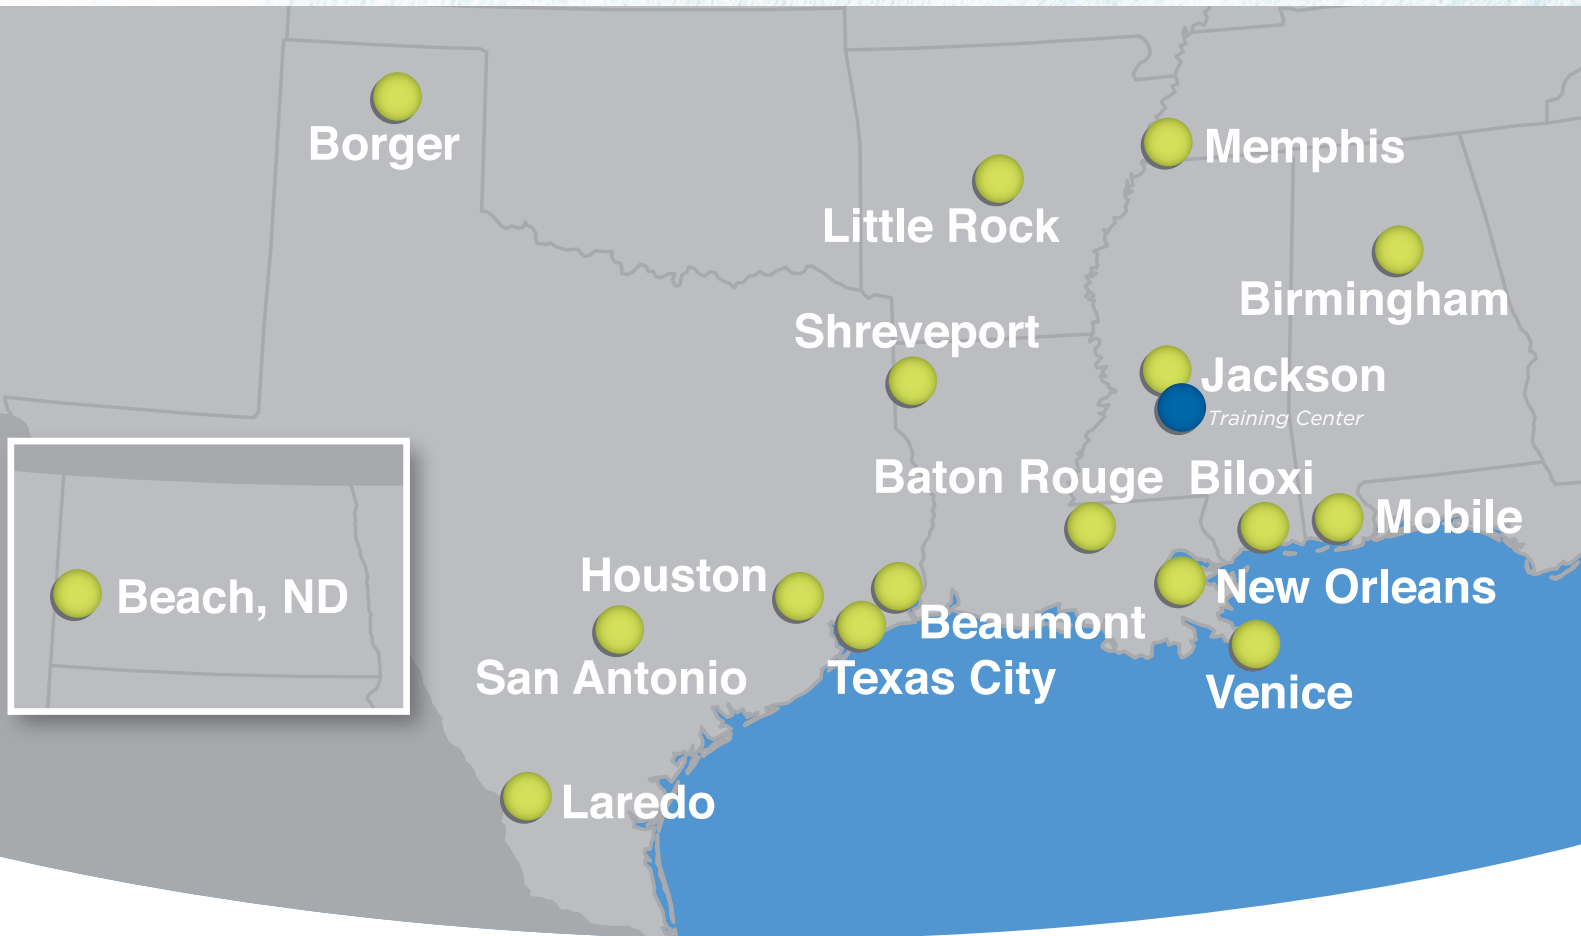

# 17 LOCATIONS ACROSS THE UNITED STATES.

*USES has 17 locations, as well as a state-of-the-art training center, strategically situated throughout the United States. This allows us to respond quickly to client needs, putting the right people and equipment where you need them, when you need them.*

**Birmingham, AL**  
205-663-8737

**Shreveport, LA**  
318-861-0880

**Memphis, TN**  
662-280-3232

**San Antonio, TX**  
281-867-4100

**Mobile, AL**  
251-662-3500

**Venice, LA**  
504-534-2744

**Beaumont, TX**  
409-745-9100

**Houston, TX**  
281-867-4100

**New Orleans, LA**  
504-279-9934

**Beach, ND**  
701-872-2122

**Laredo, TX**  
877-398-9911 (Toll Free)

**24-Hour Emergency Response (888) 279-9930**  
[www.usesgroup.com](http://www.usesgroup.com)